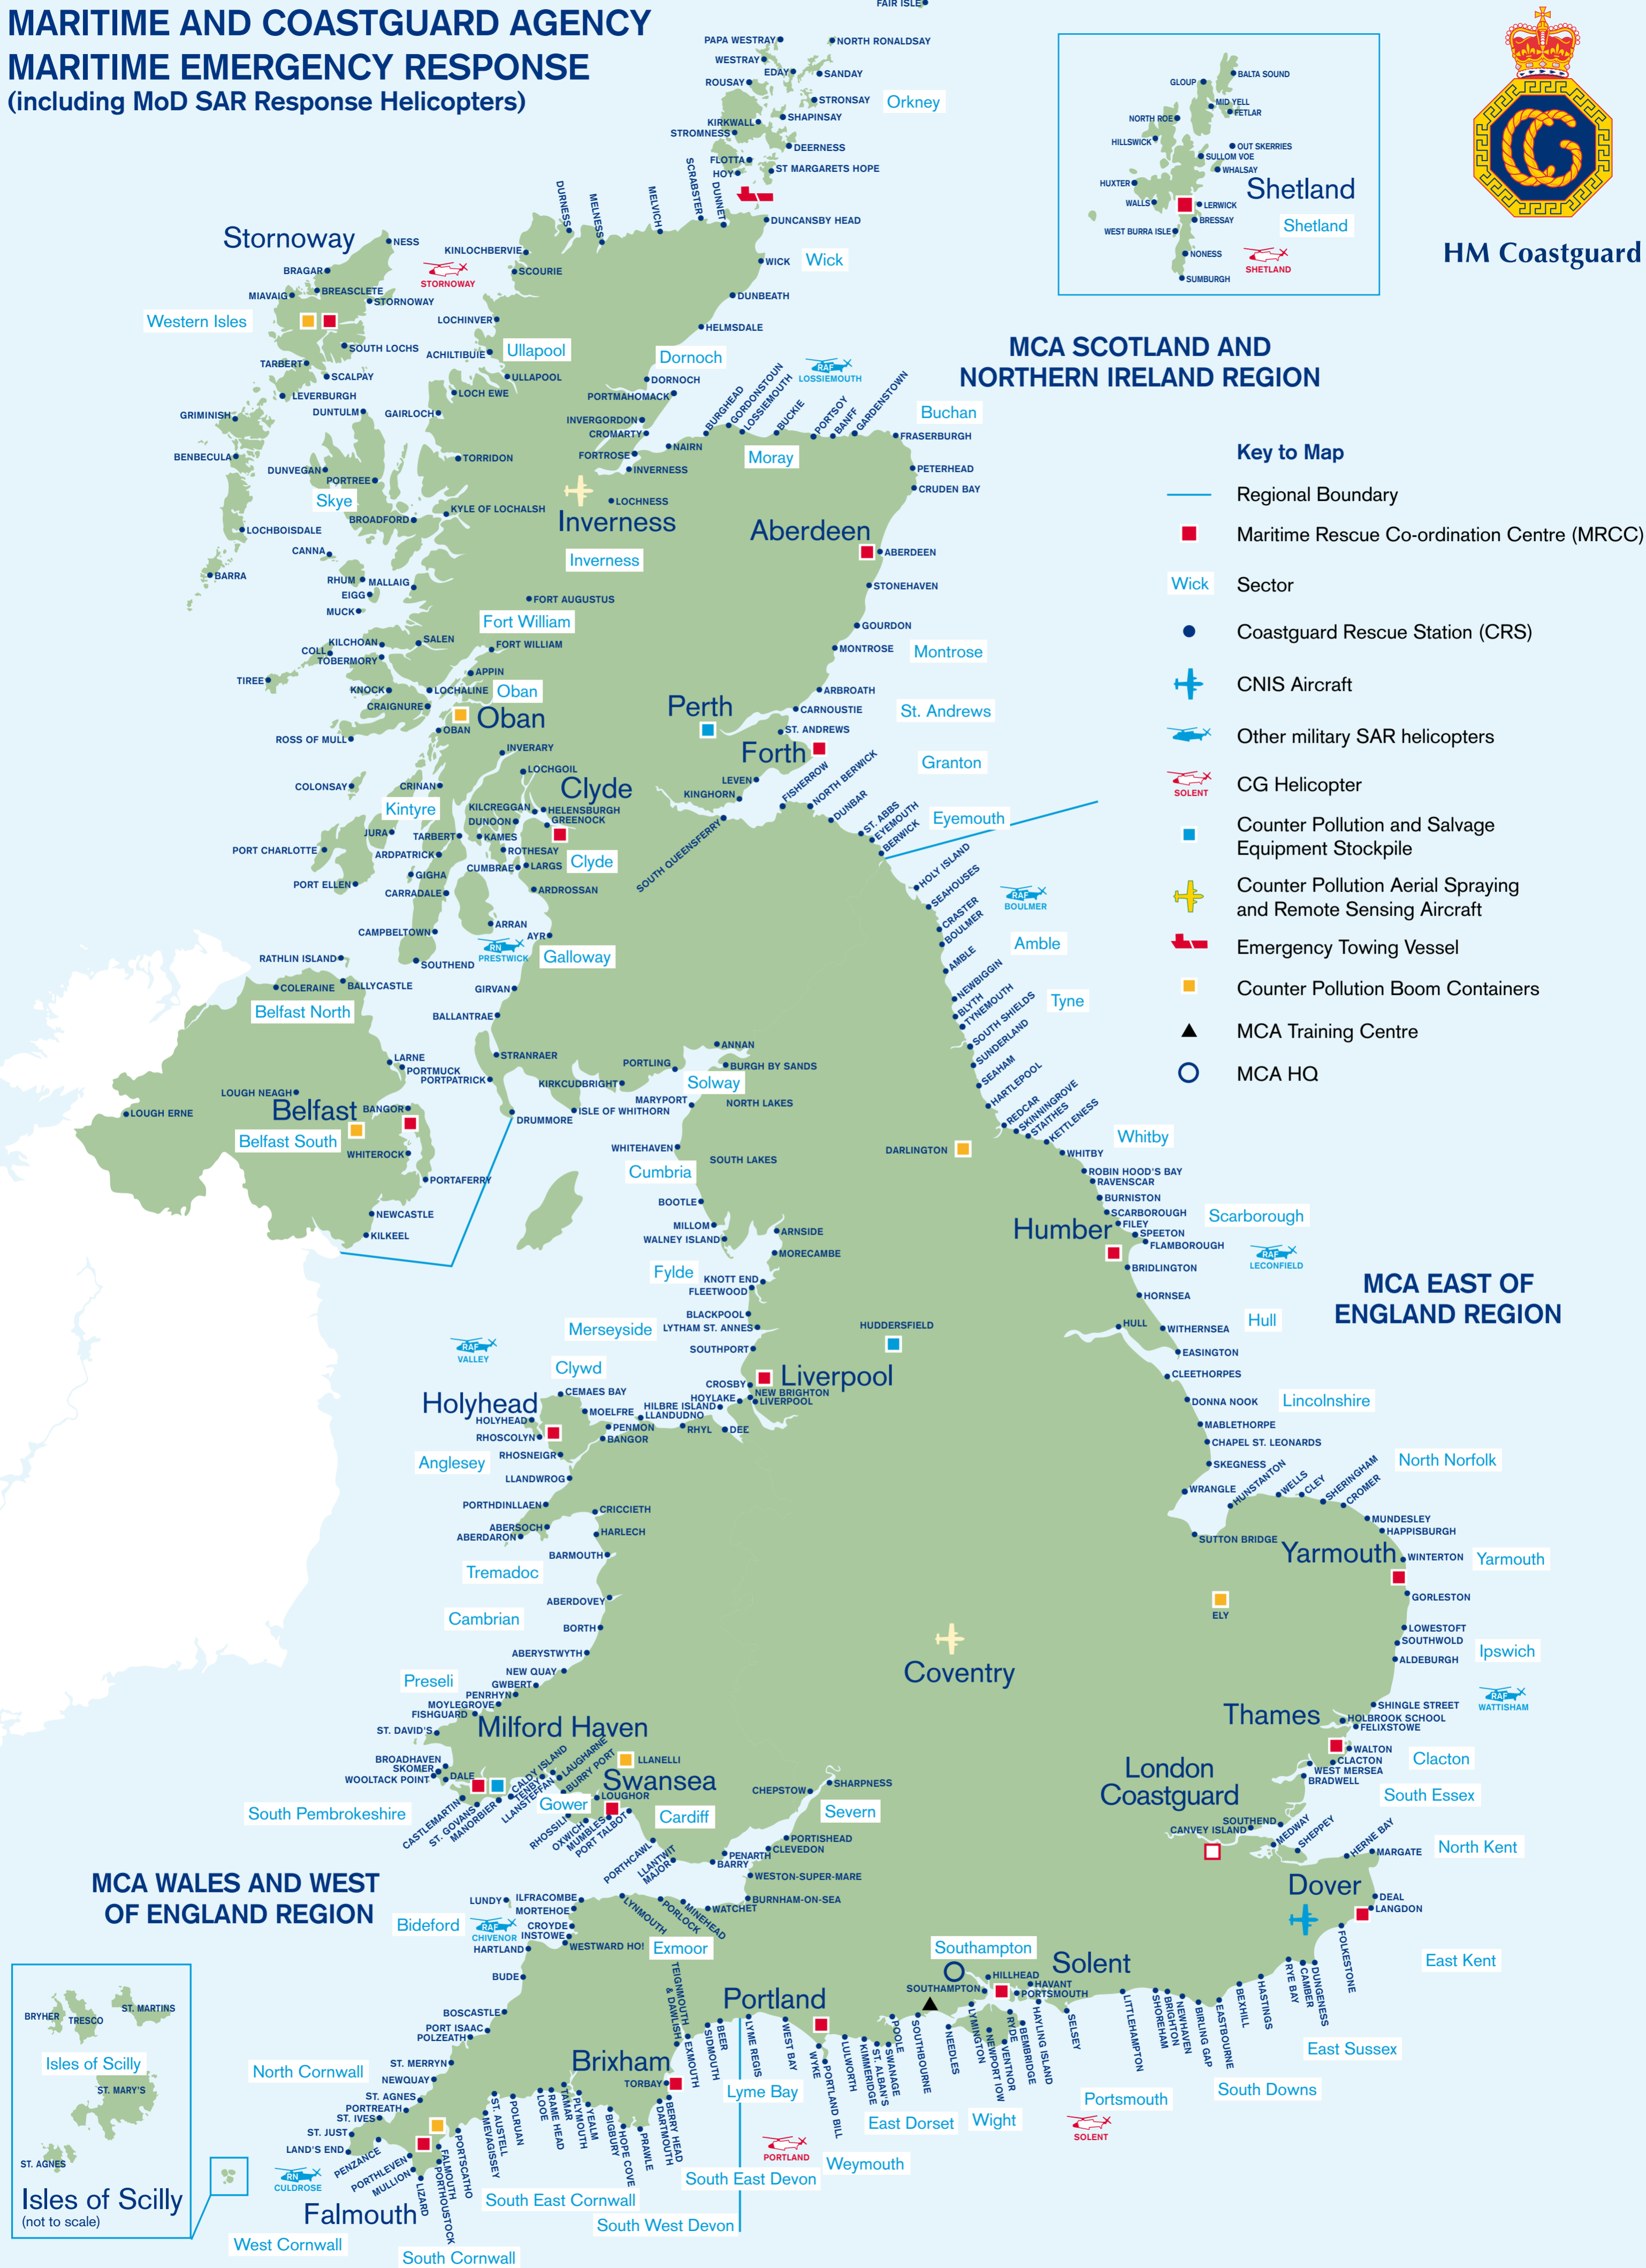

MCA SCOTLAND AND NORTHERN IRELAND REGION

Key to Map

-  Regional Boundary
-  Maritime Rescue Co-ordination Centre (MRCC)
-  Coastguard Rescue Station (CRS)
-  Sector Base (SB)
-  SAR Helicopter Unit
-  Marine Office
-  MCA Training Centre

MARITIME AND COASTGUARD AGENCY

MARITIME EMERGENCY RESPONSE

(including MoD SAR Response Helicopters)

HM Coastguard

Key to Map

- Regional Boundary
- Maritime Rescue Co-ordination Centre (MRCC)
- Wick Sector
- Coastguard Rescue Station (CRS)
- CNIS Aircraft
- Other military SAR helicopters
- CG Helicopter
- Counter Pollution and Salvage Equipment Stockpile
- Counter Pollution Aerial Spraying and Remote Sensing Aircraft
- Emergency Towing Vessel
- Counter Pollution Boom Containers
- MCA Training Centre
- MCA HQ