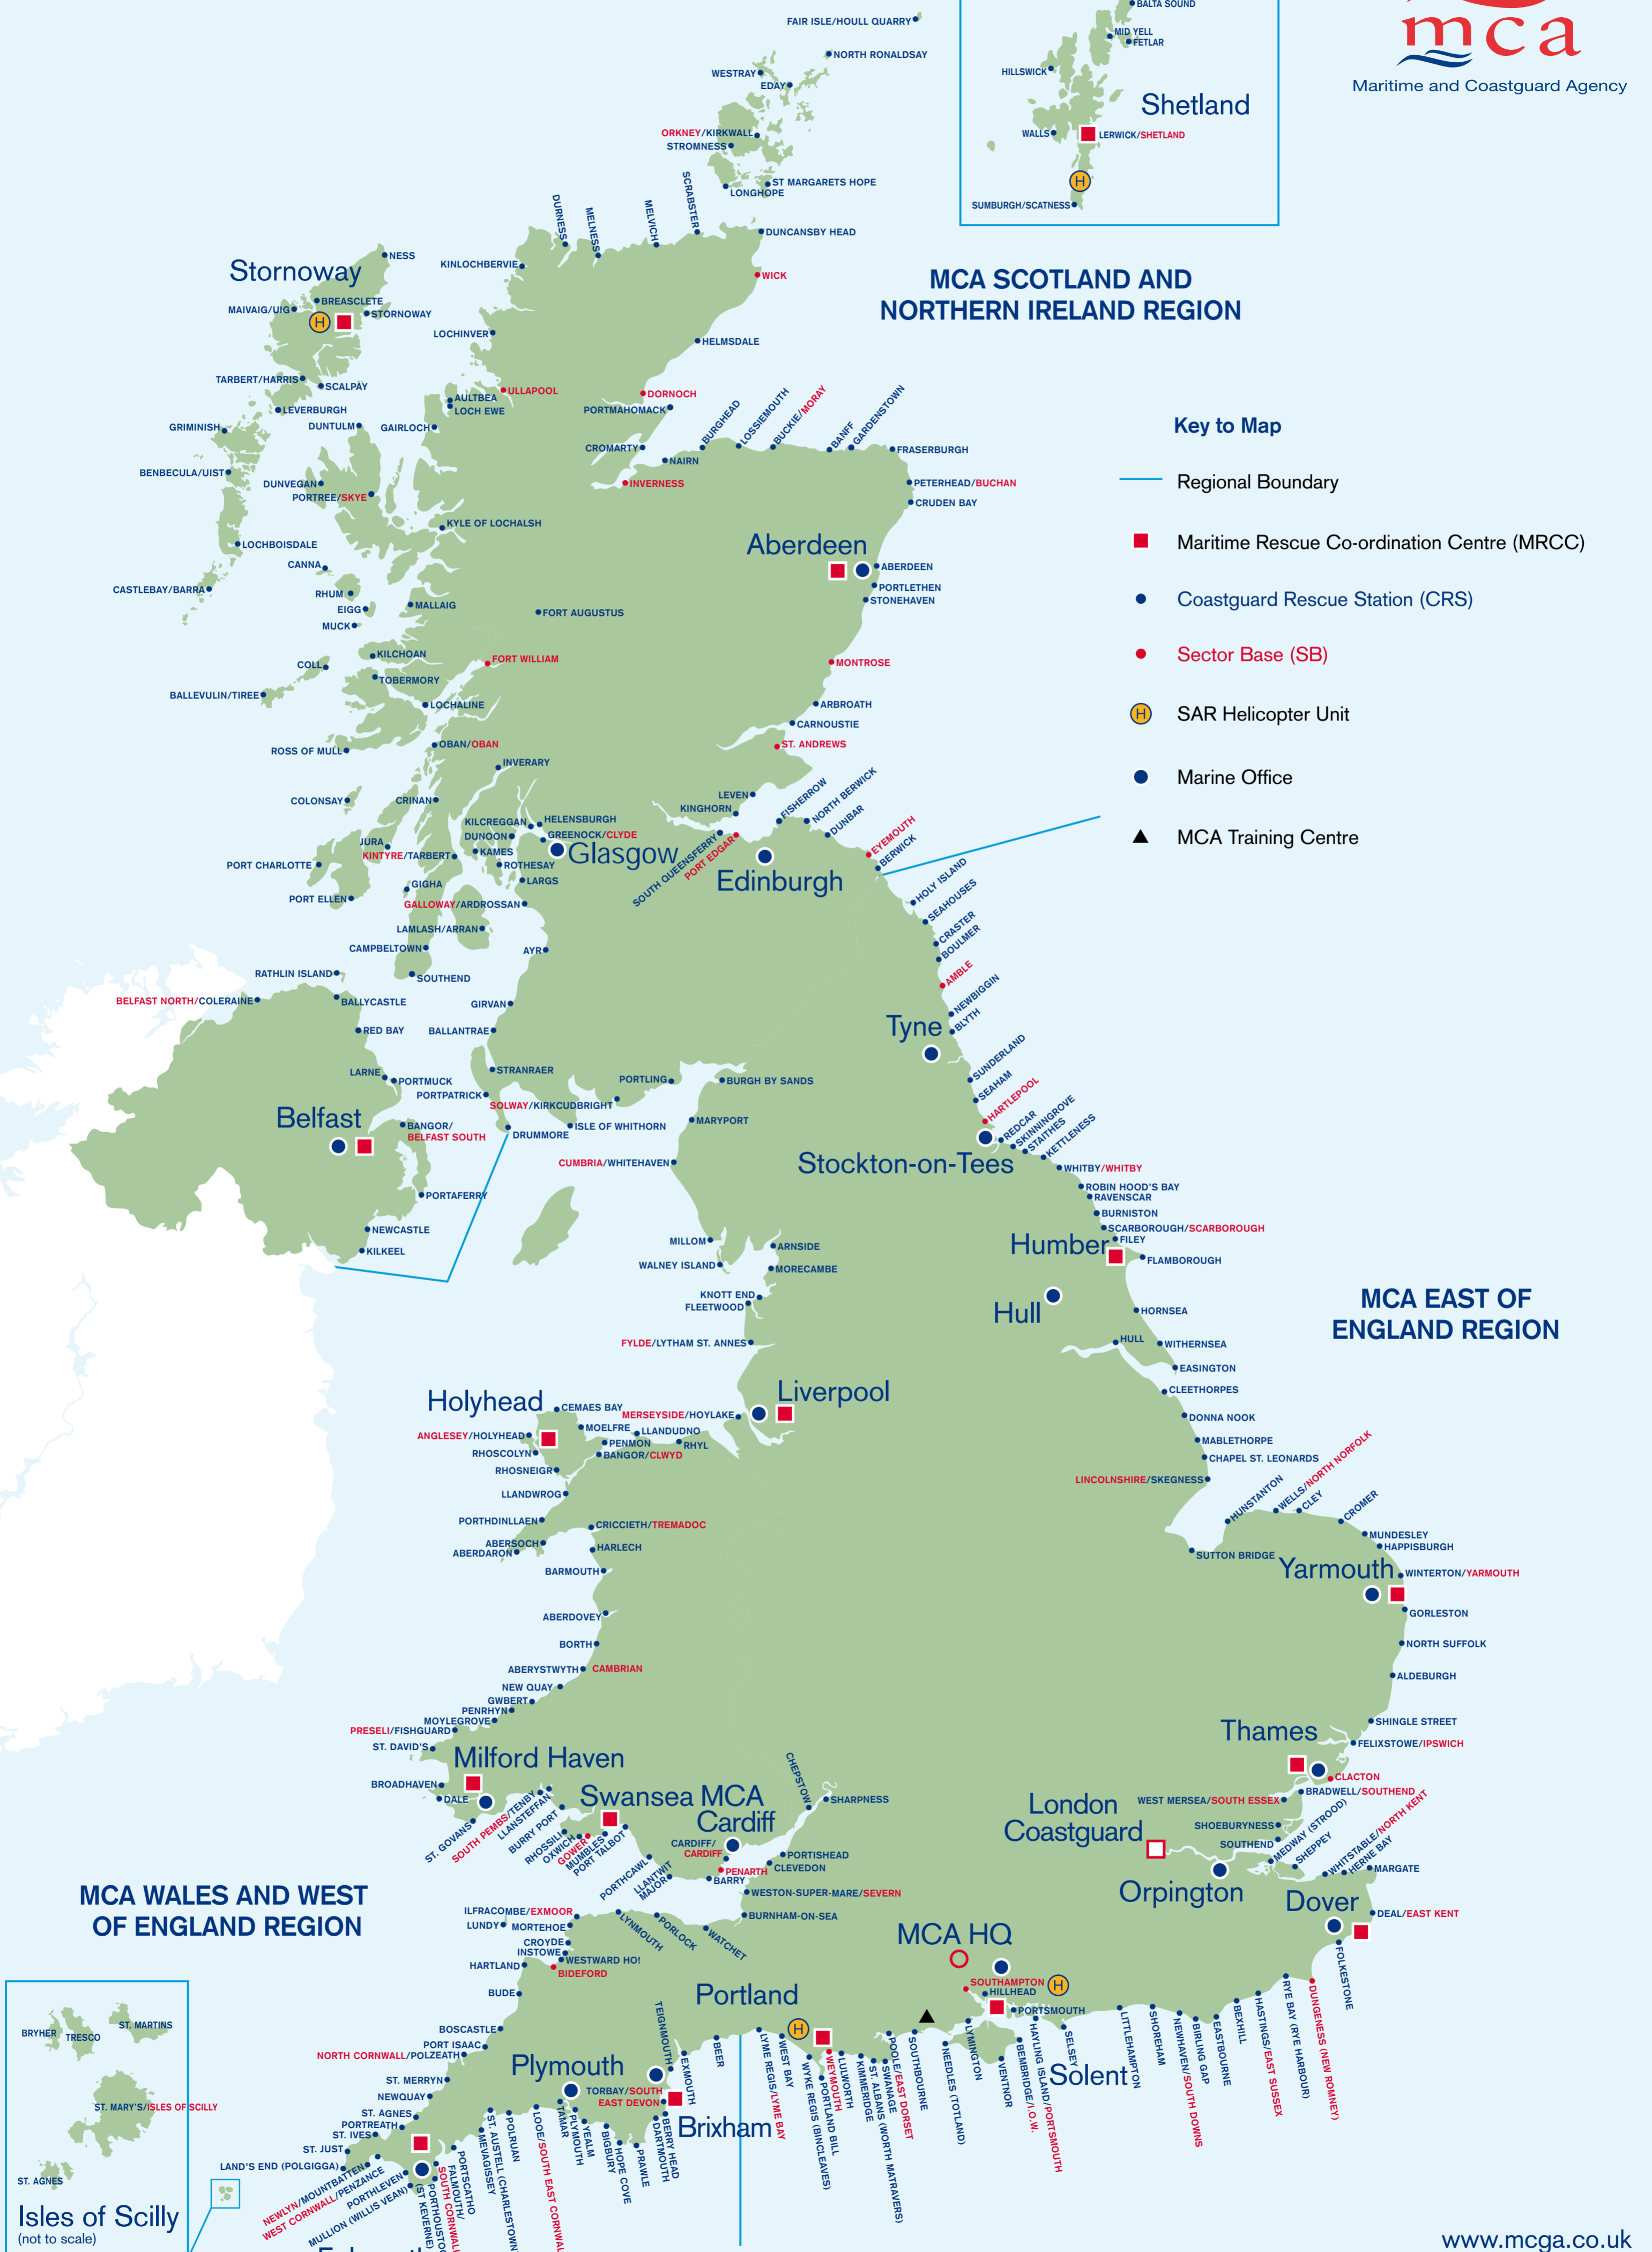

MCA SCOTLAND AND NORTHERN IRELAND REGION

Key to Map

-  Regional Boundary
-  Maritime Rescue Co-ordination Centre (MRCC)
-  Coastguard Rescue Station (CRS)
-  Sector Base (SB)
-  SAR Helicopter Unit
-  Marine Office
-  MCA Training Centre

MARITIME AND COASTGUARD AGENCY

MARITIME EMERGENCY RESPONSE

(including MoD SAR Response Helicopters)

HM Coastguard

Key to Map

- Regional Boundary
- Maritime Rescue Co-ordination Centre (MRCC)
- Wick Sector
- Coastguard Rescue Station (CRS)
- CNIS Aircraft
- Other military SAR helicopters
- CG Helicopter
- Counter Pollution and Salvage Equipment Stockpile
- Counter Pollution Aerial Spraying and Remote Sensing Aircraft
- Emergency Towing Vessel
- Counter Pollution Boom Containers
- MCA Training Centre
- MCA HQ